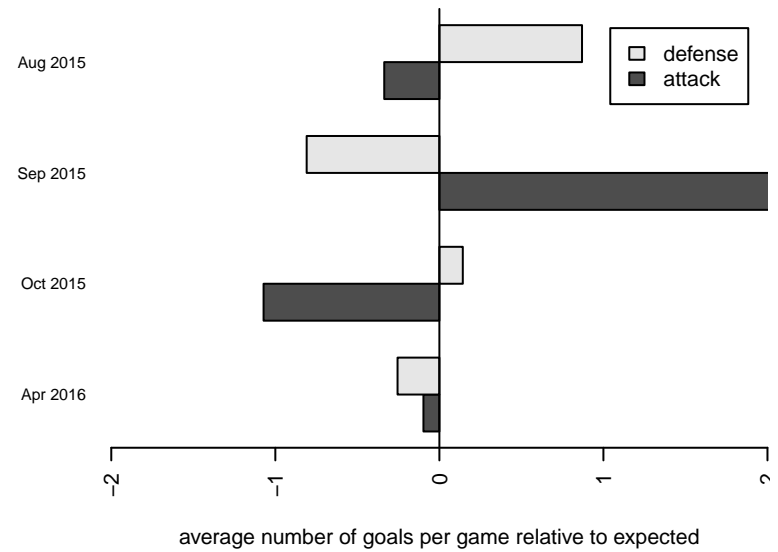

Performance relative to 13 month average