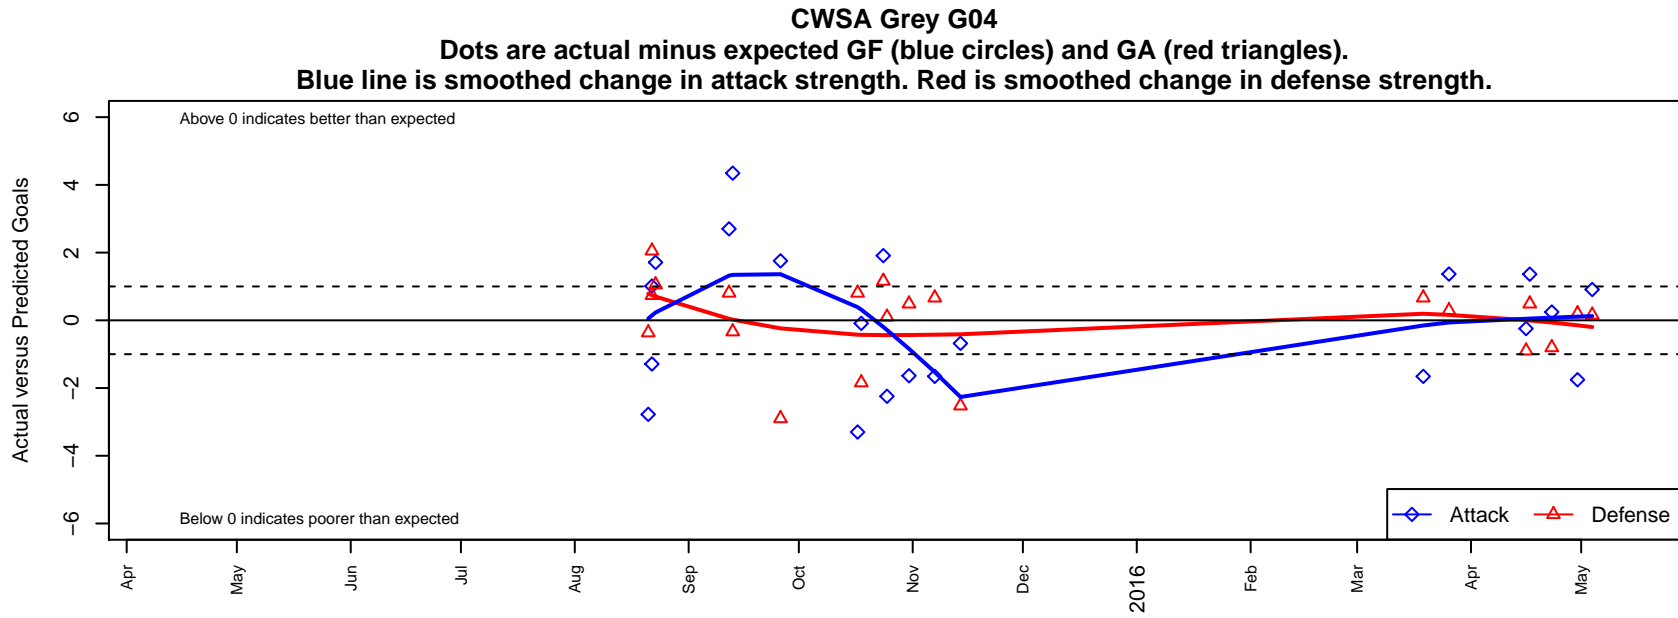

CWSA Grey G04

Central Washington Soccer Academy
Yakima, WA

G04 total strength=210
attack=0.18 defense=0.09

fall league = PSPL–Inland Div 2 Green U11

spr league = Spr PSPL–Inland Div 2 Green U11

alt names used:

CWSA – Grey

CWSA U11 GREY

CWSA U11 GREY

Venues played:

2015 Sky River U11

2015 PSPL–Inland Div 2 Green U11

2015 Spr PSPL–Inland Div 2 Green U11

**attack and defense variance (black dot)
relative to other teams
and top 10 in region**