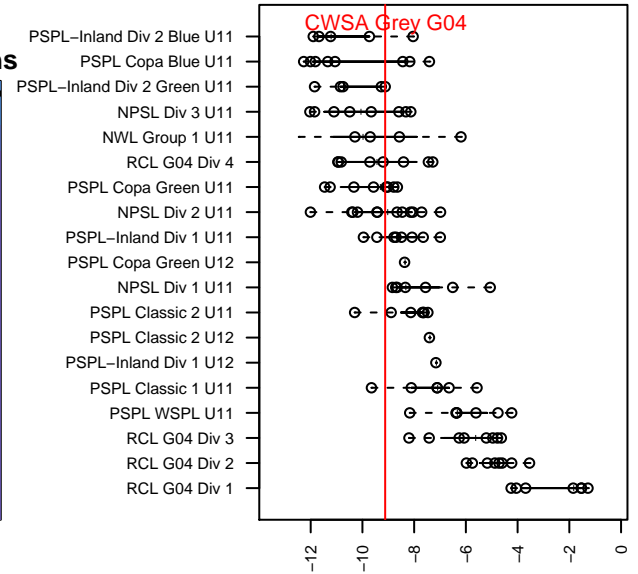

**attack and defense rating
relative to others at age
and all opponents in last 13 months**