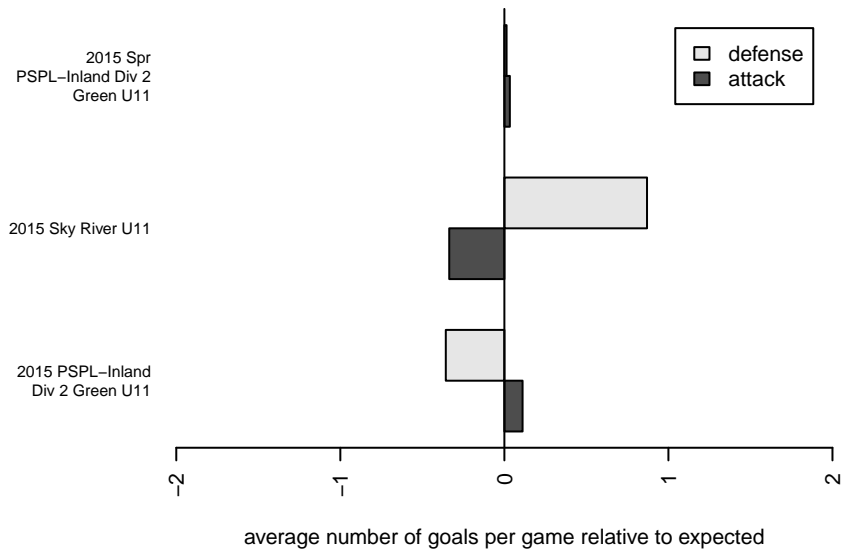

Performance relative to 13 month average